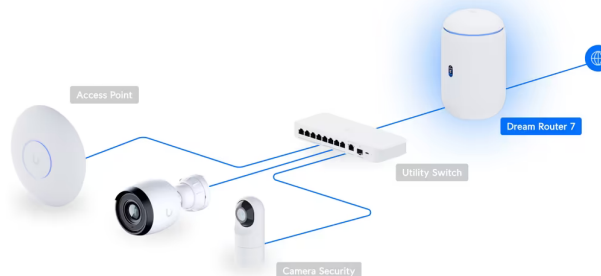

WiFi Integrated > Dream Router 7

Dream Router 7

UDR7

Datasheet

In The Box

Marketing Images

Accessories

Installation Guide

*64 GB pre-installed microSD.

^ Overview

Dimensions	Ø110 x 184.1 mm (Ø4.3 x 7.3")
UniFi Application Suite	
Network ⓘ	✓
Protect ⓘ	✓
Access ⓘ	✓
Talk ⓘ	✓
Connect ⓘ	✓
Managed UniFi Devices	30+
Managed Cameras	(5) HD (2) 2K (1) 4K
Simultaneous Users Connected	300+
Max. WAN Port Count	4
Default WAN Ports	(1) 10G SFP+ (1) 2.5 GbE RJ45
Port Layout	
2.5 GbE RJ45	4 (1 PoE) (2.5G/1G/100M/10M)
10G SFP+	1 (10G/1G)
IDS/IPS Throughput	2.3 Gbps
Form Factor	Compact desktop
Coverage Area	160 m ² (1,750 ft ²)
^ Security	